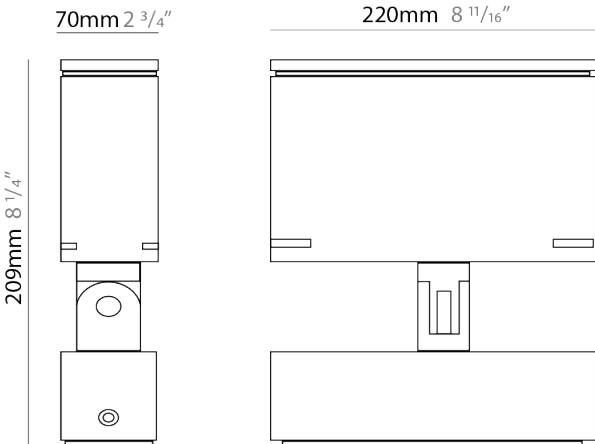

PROJECT
TYPE
SPECIFIER
QUANTITY
DATE

TARGET SURFACE

E9F234- -
base number   Finish   Lens
                         Options   Options

1. To build a product code in our configurator select the specify button on the base model # product page
2. To build a manual product code on this datasheet choose from the options listed below in blue font and add the suffix to the base model #

GENERAL

Series: Target
Brand: Platek
Division: Exterior
Mounting Type: Surface
Mounting Location: Above Ground
Subcategory: Flood

PHYSICAL

Shape: Rectangle
Length (mm): 220
Length (in): 8 11/16
Width (mm): 70
Width (in): 2 3/4
Height (mm): 213
Height (in): 8 3/8
Light Distribution: Adjustable / Direct
Screws: A4 stainless steel
Diffuser: Clear tempered glass
Fixture Finish: BLK / WHI / GRY / COR / ANT / BRZ
Fixture Material: Aluminum Die Cast
Cable Details: 2000mm Cable

ELECTRICAL

Lamp Type: LED
Total Output Wattage (W): 32
Dimming: DMX
Driver Included: No
Driver Location: Remote
Driver Type: Constant Current - Universal
Driver Class: Class 2
Input Voltage (V): 120 - 277
Constant Current (MA): 700

LED

Number of LEDs: 16
Color Temperature (°K): RGBW
CRI: >80 CRI
Lamp Life (hrs): 60000
Special LEDs offerings: RGBW

OPTICAL

Optic°: 9 / 24 / 48 / ELL
Adjustability: Rotational 330°; Tilt 90°

RATINGS AND CERTIFICATIONS

Certified By: Certified for North American Standards
IP rating: IP66
IK Rating: IK08
Bug Rating: B2 U0 G0